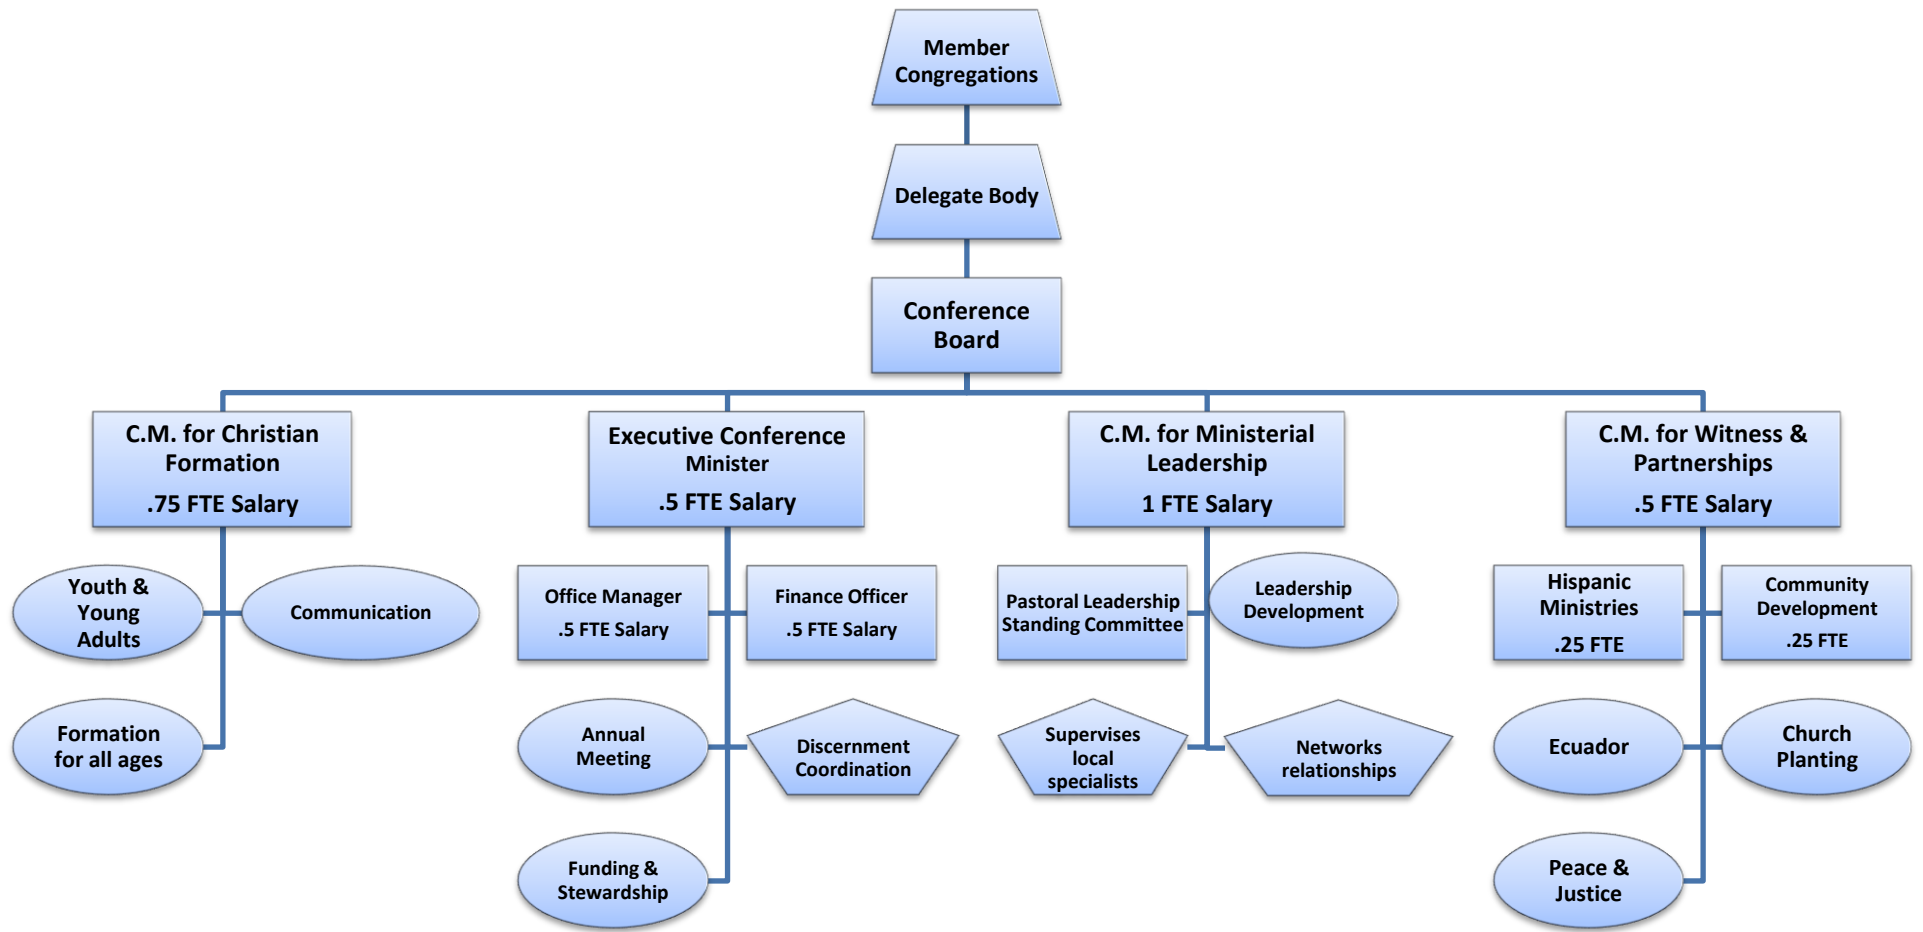

Central Plains Mennonite Conference

Proposed organizational chart

KEY TO CHART

Elected committee or staff position=

Task Group=

Area of Responsibility=